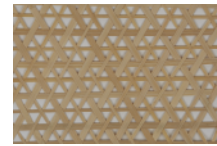

INTERLACE

RATTAN

Interlace employs a weaving technique using thin strips of rattan, appreciated as a decorative surface material through the ages. Its natural flexibility and strength make it ideal for panels, partitions, and ceiling treatments. Lightweight and eco-friendly, it adds unique texture and warmth to modern spaces. Comes in natural or smoked colour.

Thickness

2-3 (mm)

Dimension

1 x 10 (m)

Patterns

Interlace 1
natural

Interlace 1
smoked

Interlace 6
natural

Interlace 6
smoked

Interlace 2
natural

Interlace 2
smoked

Interlace 7
natural

Interlace 7
smoked

Interlace 3
natural

Interlace 3
smoked

Interlace 8
natural