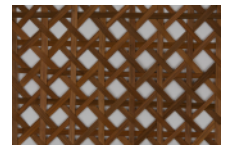

INTERLACE

RATTAN

Interlace employs a weaving technique using thin strips of rattan, appreciated as a decorative surface material through the ages. Its natural flexibility and strength make it ideal for panels, partitions, and ceiling treatments. Lightweight and eco-friendly, it adds unique texture and warmth to modern spaces. Comes in natural or smoked colour.

Thickness

2-3 (mm)

Dimension

1 x 10 (m)

Patterns

Interlace 1
natural

Interlace 1
smoked

Interlace 6
natural

Interlace 6
smoked

Interlace 2
natural

Interlace 2
smoked

Interlace 7
natural

Interlace 7
smoked

Interlace 3
natural

Interlace 3
smoked

Interlace 8
natural

Interlace 8
smoked

Interlace 4
natural

Interlace 4
smoked

Interlace 9
natural

Interlace 9
smoked

Interlace 5
natural

Interlace 5
smoked