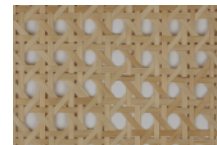

INTERLACE

RATTAN

Interlace employs a weaving technique using thin strips of rattan, appreciated as a decorative surface material through the ages. Its natural flexibility and strength make it ideal for panels, partitions, and ceiling treatments. Lightweight and eco-friendly, it adds unique texture and warmth to modern spaces. Comes in natural or smoked colour.

Thickness

2-3 (mm)

Dimension

1 x 10 (m)

Patterns

Interlace 1
natural

Interlace 1
smoked

Interlace 6
natural

Interlace 6
smoked

Interlace 2
natural

Interlace 2
smoked

Interlace 7
natural

Interlace 7
smoked

Interlace 3
natural

Interlace 3
smoked

Interlace 8
natural

Interlace 8
smoked

Interlace 4
natural

Interlace 4
smoked

Interlace 9
natural

Interlace 9
smoked

Interlace 5
natural

Interlace 5
smoked