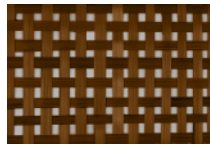

INTERLACE

RATTAN

Interlace employs a weaving technique using thin strips of rattan, appreciated as a decorative surface material through the ages. Its natural flexibility and strength make it ideal for panels, partitions, and ceiling treatments. Lightweight and eco-friendly, it adds unique texture and warmth to modern spaces. Comes in natural or smoked colour.

Thickness

2-3 (mm)

Dimension

1 x 10 (m)

Patterns

Interlace 1
natural

Interlace 1
smoked

Interlace 6
natural

Interlace 6
smoked

Interlace 2
natural

Interlace 2
smoked

Interlace 7
natural

Interlace 7
smoked

Interlace 3
natural

Interlace 3
smoked

Interlace 8
natural