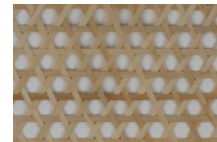

INTERLACE

RATTAN

Interlace employs a weaving technique using thin strips of rattan, appreciated as a decorative surface material through the ages. Its natural flexibility and strength make it ideal for panels, partitions, and ceiling treatments. Lightweight and eco-friendly, it adds unique texture and warmth to modern spaces. Comes in natural or smoked colour.

Thickness

2-3 (mm)

Dimension

1 x 10 (m)

Patterns

Interlace 1
natural

Interlace 1
smoked

Interlace 6
natural

Interlace 6
smoked

Interlace 2
natural

Interlace 2
smoked

Interlace 7
natural

Interlace 7
smoked

Interlace 3
natural

Interlace 3
smoked

Interlace 8
natural