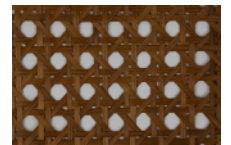

INTERLACE

RATTAN

Interlace employs a weaving technique using thin strips of rattan, appreciated as a decorative surface material through the ages. Its natural flexibility and strength make it ideal for panels, partitions, and ceiling treatments. Lightweight and eco-friendly, it adds unique texture and warmth to modern spaces. Comes in natural or smoked colour.

Interlace 6
smoked

Interlace 2
natural

Interlace 2
smoked

Interlace 7
natural

Interlace 7
smoked

Interlace 3
natural

Interlace 3
smoked

Interlace 8
natural

Interlace 8
smoked

Interlace 4
natural

Interlace 4
smoked

Interlace 9
natural

Interlace 9
smoked

Interlace 5
natural

Interlace 5
smoked