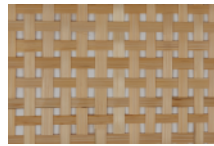

INTERLACE

RATTAN

Interlace employs a weaving technique using thin strips of rattan, appreciated as a decorative surface material through the ages. Its natural flexibility and strength make it ideal for panels, partitions, and ceiling treatments. Lightweight and eco-friendly, it adds unique texture and warmth to modern spaces. Comes in natural or smoked colour.

Thickness

2-3 (mm)

Dimension

1 x 10 (m)

Patterns

Interlace 1
natural

Interlace 1
smoked

Interlace 6
natural