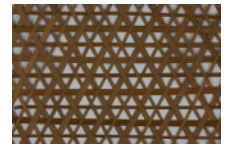

INTERLACE

RATTAN

Interlace employs a weaving technique using thin strips of rattan, appreciated as a decorative surface material through the ages. Its natural flexibility and strength make it ideal for panels, partitions, and ceiling treatments. Lightweight and eco-friendly, it adds unique texture and warmth to modern spaces. Comes in natural or smoked colour.

Thickness

2-3 (mm)

Dimension

1 x 10 (m)

Patterns

Interlace 1
natural

Interlace 1
smoked

Interlace 6
natural

Interlace 6
smoked

Interlace 2
natural

Interlace 2
smoked

Interlace 7
natural

Interlace 7
smoked

Interlace 3
natural

Interlace 3
smoked

Interlace 8
natural