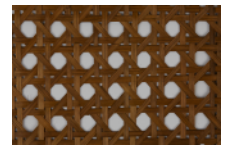

INTERLACE

RATTAN

Interlace employs a weaving technique using thin strips of rattan, appreciated as a decorative surface material through the ages. Its natural flexibility and strength make it ideal for panels, partitions, and ceiling treatments. Lightweight and eco-friendly, it adds unique texture and warmth to modern spaces. Comes in natural or smoked colour.

Thickness 2-3 (mm)

Dimension 1 x 10 (m)

Patterns

Interlace 1
natural

Interlace 1
smoked

Interlace 6
natural

Interlace 6
smoked

Interlace 2
natural

Interlace 2
smoked

Interlace 7
natural

Interlace 7
smoked

Interlace 3
natural

Interlace 3
smoked

Interlace 8
natural

Interlace 8
smoked

Interlace 4
natural

Interlace 4
smoked

Interlace 9
natural

Interlace 9
smoked

Interlace 5
natural

Interlace 5
smoked

Product Name

Price/m²

Interface