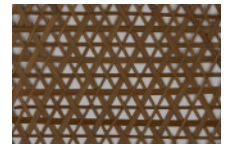

INTERLACE

RATTAN

Interlace employs a weaving technique using thin strips of rattan, appreciated as a decorative surface material through the ages. Its natural flexibility and strength make it ideal for panels, partitions, and ceiling treatments. Lightweight and eco-friendly, it adds unique texture and warmth to modern spaces. Comes in natural or smoked colour.

Thickness 2-3 (mm)

Dimension 1 x 10 (m)

Patterns

Interlace 1
natural

Interlace 1
smoked

Interlace 6
natural

Interlace 6
smoked

Interlace 2
natural

Interlace 2
smoked

Interlace 7
natural

Interlace 7
smoked

Interlace 3
natural

Interlace 3
smoked

Interlace 8
natural

Interlace 8
smoked

Interlace 4
natural

Interlace 4
smoked

Interlace 9
natural

Interlace 9
smoked

Interlace 5
natural

Interlace 5
smoked

Product Name

Price/m²

Interface