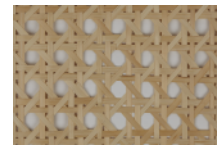

INTERLACE

RATTAN

Interlace employs a weaving technique using thin strips of rattan, appreciated as a decorative surface material through the ages. Its natural flexibility and strength make it ideal for panels, partitions, and ceiling treatments. Lightweight and eco-friendly, it adds unique texture and warmth to modern spaces. Comes in natural or smoked colour.

Thickness 2-3 (mm)

Dimension 1 x 10 (m)

Patterns

Interlace 1
natural

Interlace 1
smoked

Interlace 6
natural

Interlace 6
smoked

Interlace 2
natural

Interlace 2
smoked

Interlace 7
natural

Interlace 7
smoked

Interlace 3
natural

Interlace 3
smoked

Interlace 8
natural

Interlace 8
smoked

Interlace 4
natural

Interlace 4
smoked

Interlace 9
natural

Interlace 9
smoked

Interlace 5
natural

Interlace 5
smoked

Product Name

Price/m²

Interface