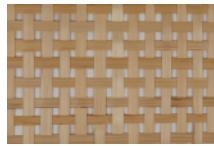

INTERLACE

RATTAN

Interlace employs a weaving technique using thin strips of rattan, appreciated as a decorative surface material through the ages. Its natural flexibility and strength make it ideal for panels, partitions, and ceiling treatments. Lightweight and eco-friendly, it adds unique texture and warmth to modern spaces. Comes in natural or smoked colour.

Thickness 2-3 (mm)

Dimension 1 x 10 (m)

Patterns

Interlace 1
natural

Interlace 1
smoked

Interlace 6
natural

Interlace 6
smoked

Interlace 2
natural

Interlace 2
smoked

Interlace 7
natural

Interlace 7
smoked

Interlace 3
natural

Interlace 3
smoked

Interlace 8
natural

Interlace 8
smoked

Interlace 4
natural