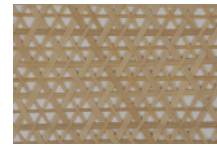

INTERLACE

RATTAN

Interlace employs a weaving technique using thin strips of rattan, appreciated as a decorative surface material through the ages. Its natural flexibility and strength make it ideal for panels, partitions, and ceiling treatments. Lightweight and eco-friendly, it adds unique texture and warmth to modern spaces. Comes in natural or smoked colour.

Thickness 2-3 (mm)

Dimension 1 x 10 (m)

Patterns

Interlace 1
natural

Interlace 1
smoked

Interlace 6
natural

Interlace 6
smoked

Interlace 2
natural

Interlace 2
smoked

Interlace 7
natural

Interlace 7
smoked

Interlace 3
natural

Interlace 3
smoked

Interlace 8
natural

Interlace 8
smoked

Interlace 4
natural