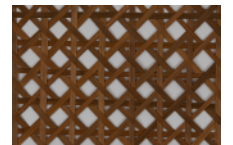

INTERLACE

RATTAN

Interlace employs a weaving technique using thin strips of rattan, appreciated as a decorative surface material through the ages. Its natural flexibility and strength make it ideal for panels, partitions, and ceiling treatments. Lightweight and eco-friendly, it adds unique texture and warmth to modern spaces. Comes in natural or smoked colour.

Thickness 2-3 (mm)

Dimension 1 x 10 (m)

Patterns

Interlace 1
natural

Interlace 1
smoked

Interlace 6
natural

Interlace 6
smoked

Interlace 2
natural

Interlace 2
smoked

Interlace 7
natural

Interlace 7
smoked

Interlace 3
natural

Interlace 3
smoked

Interlace 8
natural

Interlace 8
smoked

Interlace 4
natural

Interlace 4
smoked

Interlace 9
natural

Interlace 9
smoked

Interlace 5
natural

Interlace 5
smoked

Product Name

Price/m²

Interface