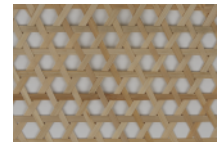

INTERLACE

RATTAN

Interlace employs a weaving technique using thin strips of rattan, appreciated as a decorative surface material through the ages. Its natural flexibility and strength make it ideal for panels, partitions, and ceiling treatments. Lightweight and eco-friendly, it adds unique texture and warmth to modern spaces. Comes in natural or smoked colour.

Thickness 2-3 (mm)

Dimension 1 x 10 (m)

Patterns

Interlace 1
natural

Interlace 1
smoked

Interlace 6
natural

Interlace 6
smoked

Interlace 2
natural

Interlace 2
smoked

Interlace 7
natural

Interlace 7
smoked

Interlace 3
natural

Interlace 3
smoked

Interlace 8
natural

Interlace 8
smoked

Interlace 4
natural

Interlace 4
smoked

Interlace 9
natural

Interlace 9
smoked

Interlace 5
natural

Interlace 5
smoked

Product Name

Price/m²

Interface