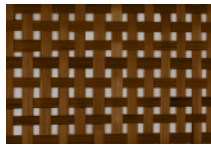

INTERLACE

RATTAN

Interlace employs a weaving technique using thin strips of rattan, appreciated as a decorative surface material through the ages. Its natural flexibility and strength make it ideal for panels, partitions, and ceiling treatments. Lightweight and eco-friendly, it adds unique texture and warmth to modern spaces. Comes in natural or smoked colour.

Thickness 2-3 (mm)

Dimension 1 x 10 (m)

Patterns

Interlace 1
natural

Interlace 1
smoked

Interlace 6
natural

Interlace 6
smoked

Interlace 2
natural

Interlace 2
smoked

Interlace 7
natural

Interlace 7
smoked

Interlace 3
natural

Interlace 3
smoked

Interlace 8
natural

Interlace 8
smoked

Interlace 4
natural