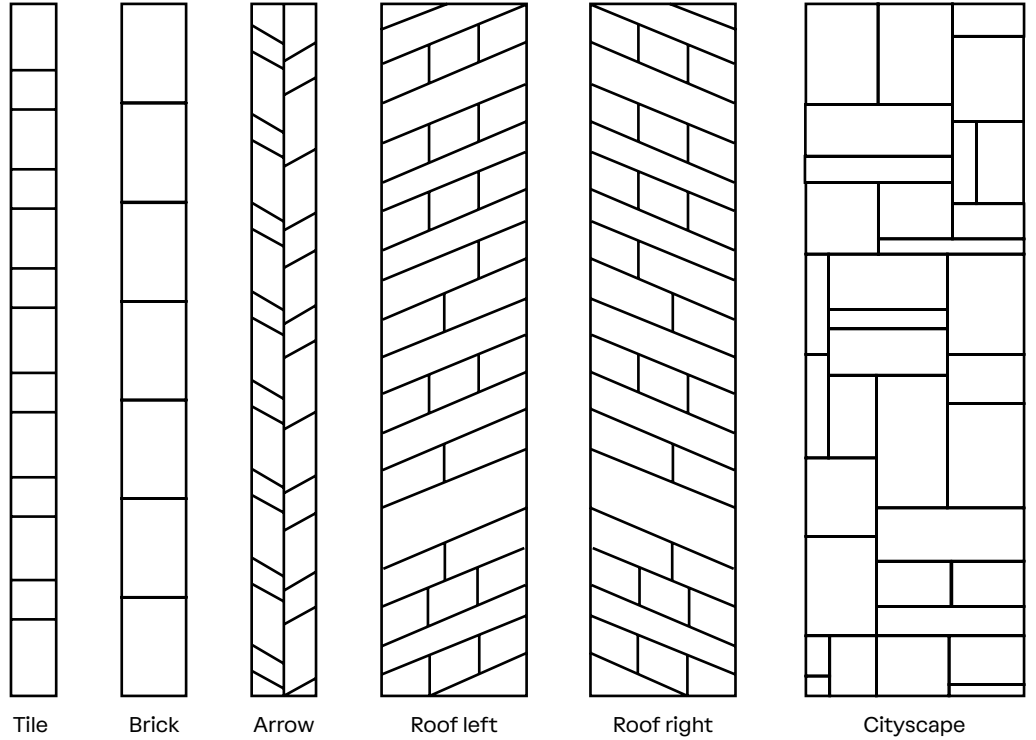

Colours

Nature
F101

Smoke
F102

Black
F103

Patterns

Versions

End-grain

Twirl end-grain

Simple flat-grain

XXL flat-grain

Technical Specifications

Foret & Foret Simple

Dimensions

Type of patterns	Tile	Brick	Arrow	Roof Left	Roof Right	Cityscape
Thickness	12 + 8 (12mm Birch waterproof quality, D4 adhesives; 8mm Oak toplayer)					
Width x length mm	38 x 1520	50 x 1520	69 x 1510	138 x 1510	138 x 1510	200 x 1510
m2/Board	0.06	0.08	0.10	0.20	0.20	0.30

*"Arrow" comes in 2 boards, "Arrow L" and "Arrow R" together counting for 69 mm width

Foret XXL

Dimensions

Type of patterns	Tile	Brick	Arrow	Roof Left	Roof Right	Cityscape
Thickness	12 + 8					
Width x length mm	76 x 1520	100 x 1520	138 x 1520	275 x 1520	276 x 1510	3096 x 1510
m2/Board	0.12	0.15	0.21	0.36	0.36	0.60